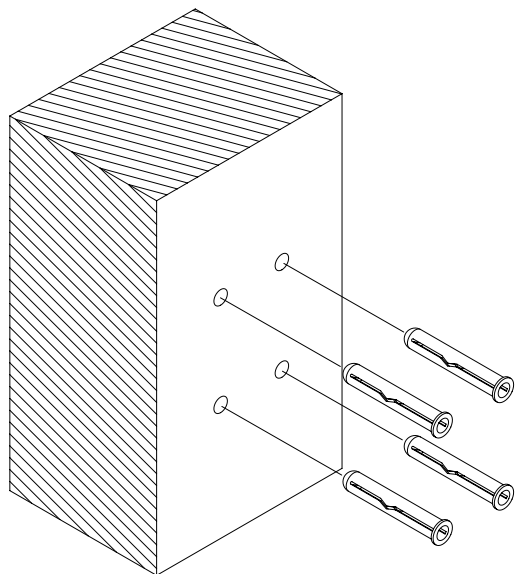

Castrads®

Est. 2006

PC NO	PART NAME	QTY	DESCRIPTION
1	CR-WB-##-A	2	Wall bracket hook
2	CR-WB-BP	2	Wall bracket base plate
5	Grub Screw	2	Screw for vertical adjustment

Atlas Wall Bracket Instructions

1

2

3

4