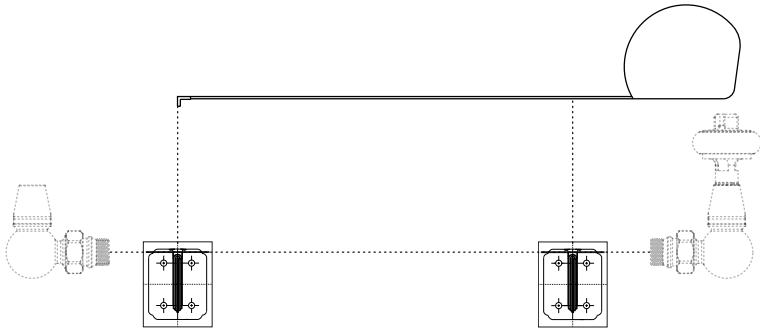

Castrads®

Est. 2006

PC NO	PART NAME	QTY	DESCRIPTION
1	CR-WB-##-A	2	Wall bracket hook
2	CR-WB-BP	2	Wall bracket base plate
5	Grub Screw	2	Screw for vertical adjustment

Atlas Wall Bracket Instructions

1

2

3

4