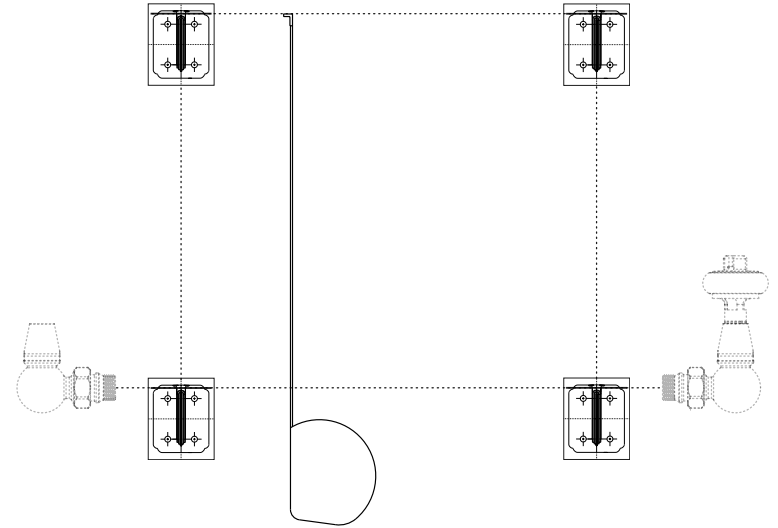

Castrads®

Est. 2006

PC NO	PART NAME	QTY	DESCRIPTION
1	CR-WB-##-A	2	Wall bracket hook
2	CR-WB-BP	2	Wall bracket base plate
5	Grub Screw	2	Screw for vertical adjustment

Atlas Wall Bracket Instructions

1

2

3

4