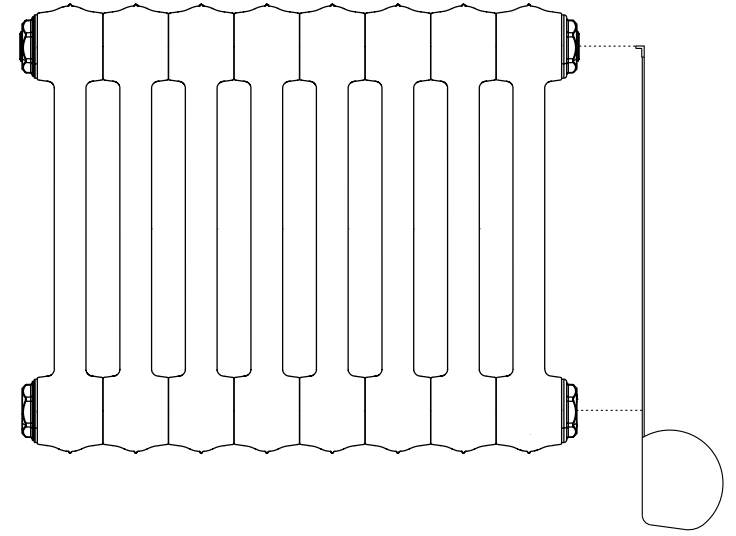

Castrads®

Est. 2006

PC NO	PART NAME	QTY	DESCRIPTION
1	CR-WB-##-A	2	Wall bracket hook
2	CR-WB-BP	2	Wall bracket base plate
5	Grub Screw	2	Screw for vertical adjustment

Atlas Wall Bracket Instructions

1

2

3

4