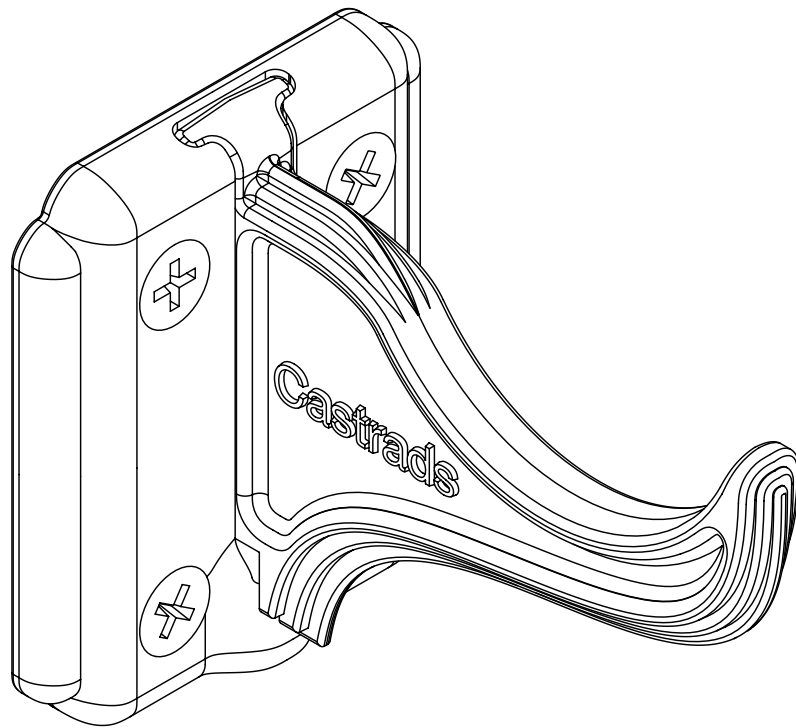

Castrads®

Est. 2006

PC NO	PART NAME	QTY	DESCRIPTION
1	CR-WB-##-A	2	Wall bracket hook
2	CR-WB-BP	2	Wall bracket base plate
5	Grub Screw	2	Screw for vertical adjustment

Atlas Wall Bracket Instructions

1

2

3

4