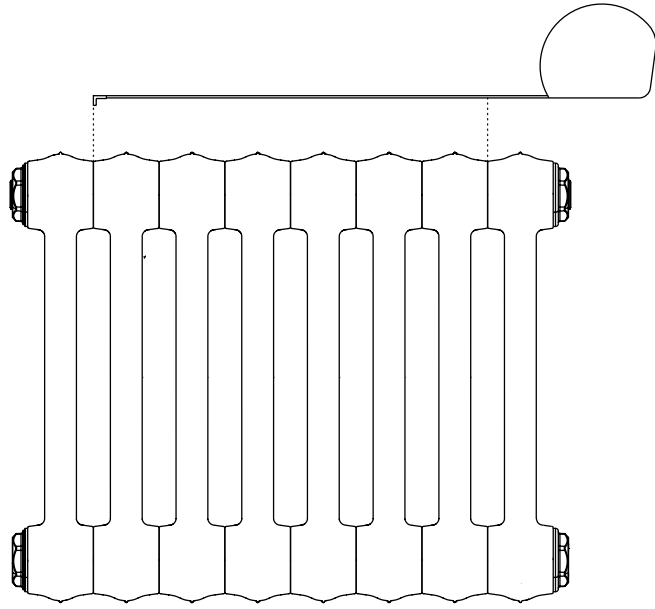

Castrads®

Est. 2006

PC NO	PART NAME	QTY	DESCRIPTION
1	CR-WB-##-A	2	Wall bracket hook
2	CR-WB-BP	2	Wall bracket base plate
5	Grub Screw	2	Screw for vertical adjustment

Atlas Wall Bracket Instructions

1

2

3

4

5

6

7

8

9