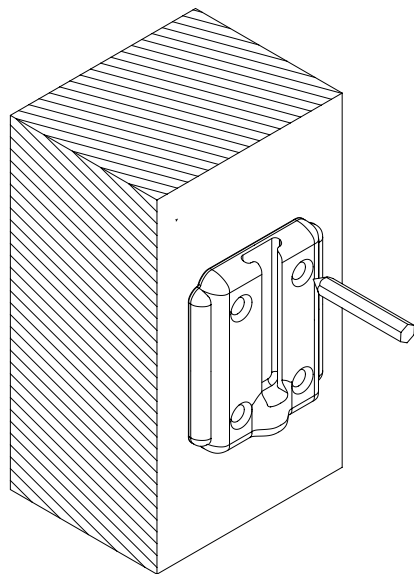

Castrads®

Est. 2006

PC NO	PART NAME	QTY	DESCRIPTION
1	CR-WB-##-A	2	Wall bracket hook
2	CR-WB-BP	2	Wall bracket base plate
5	Grub Screw	2	Screw for vertical adjustment

Atlas Wall Bracket Instructions

1

2

3

4